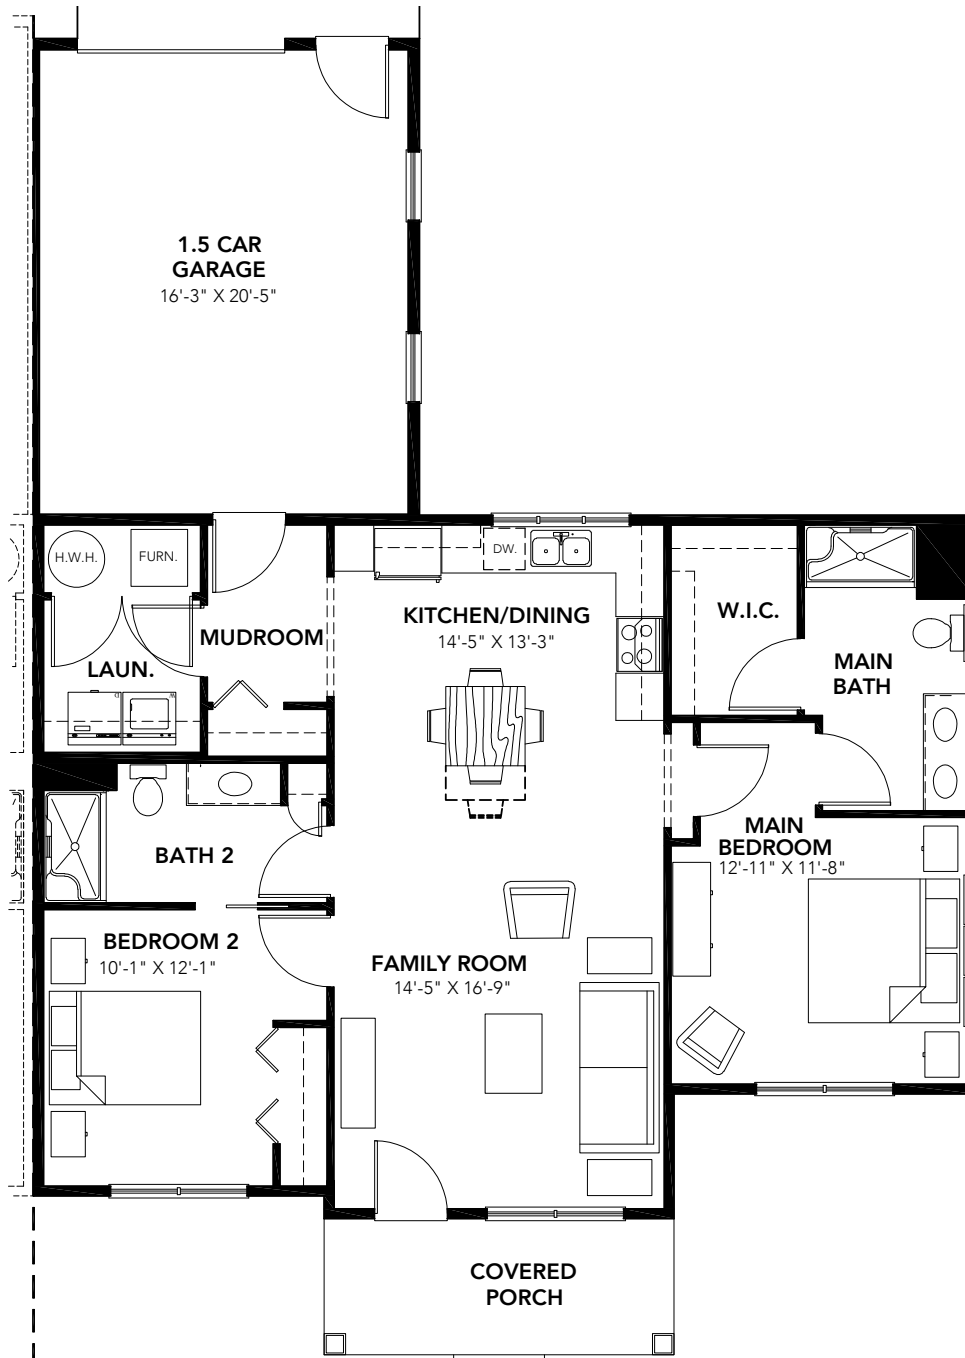

BLUEBIRD

Courtyard Home

2 BR / 2 BA | 1,200 sq. ft. | 1.5-car garage

FERNECREST

A COMMUNITY of MESSIAH LIFEWAYS

100 Spanglers Mill Road, New Cumberland, PA 17070 | 717.591.7224 | Fernecrest.org

*Renderings are intended as a general reference. Features, finishes, layout, and measurements may vary.

BLUEBIRD

Courtyard Home

2 BR / 2 BA | 1,200 sq. ft. | 1.5-car garage

FERNECREST
A COMMUNITY of MESSIAH LIFEWAYS

100 Spanglers Mill Road, New Cumberland, PA 17070
717.591.7224 | Fernecrest.org

*Renderings are intended as a general reference. Features, finishes, layout, and measurements may vary.