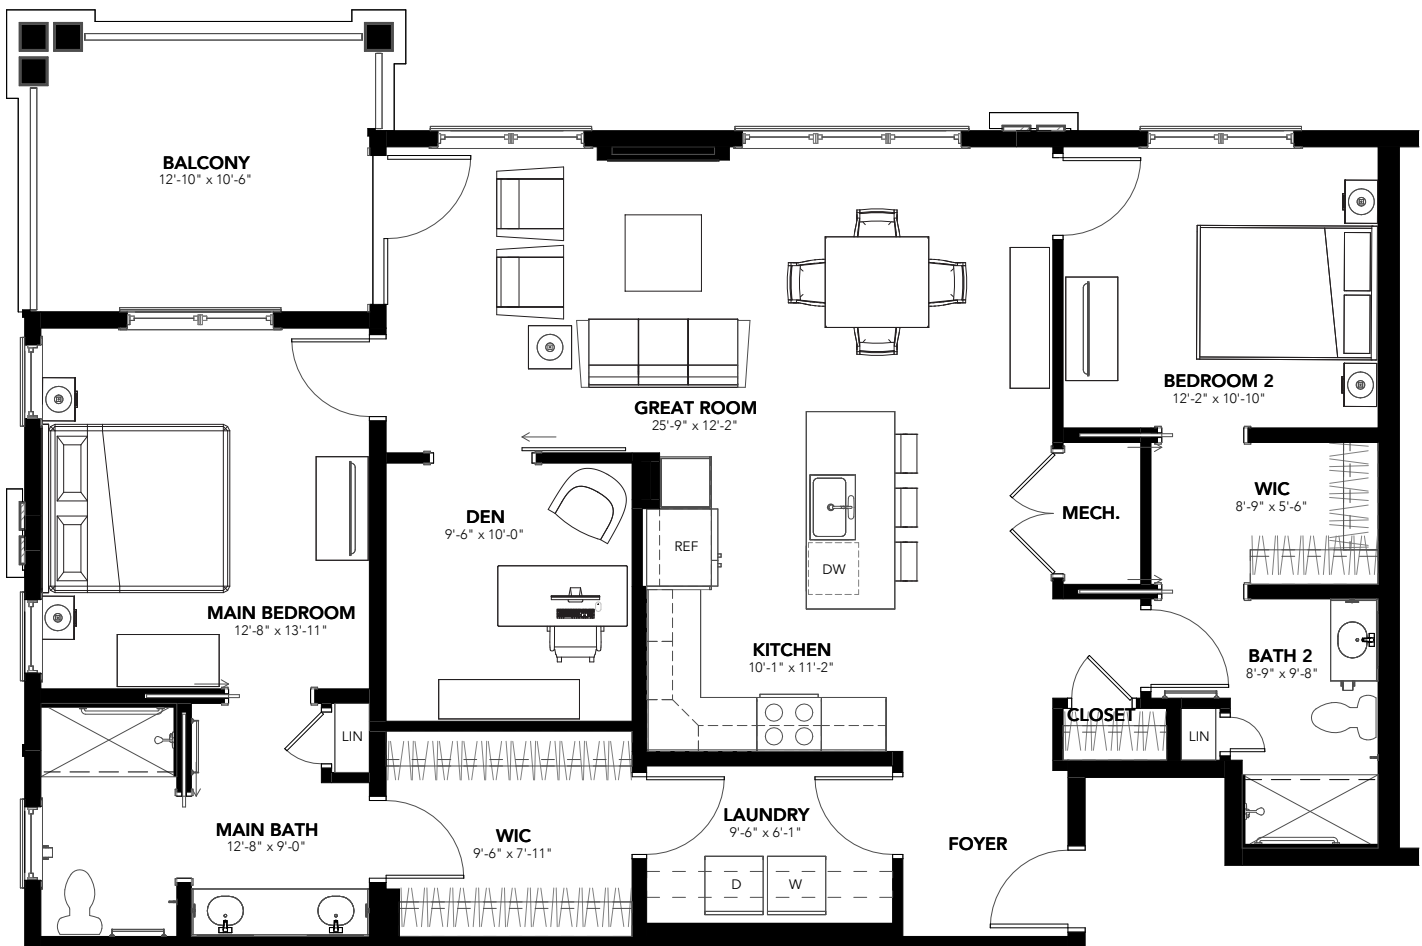

HOSTA

Apartment

2 BR / 2 BA | Den | 1,420 sq. ft.

FERNECREST
A COMMUNITY of MESSIAH LIFEWAYS

100 Spanglers Mill Road, New Cumberland, PA 17070
717.591.7224 | Fernecrest.org

*Renderings are intended as a general reference. Features, finishes, layout, and measurements may vary.