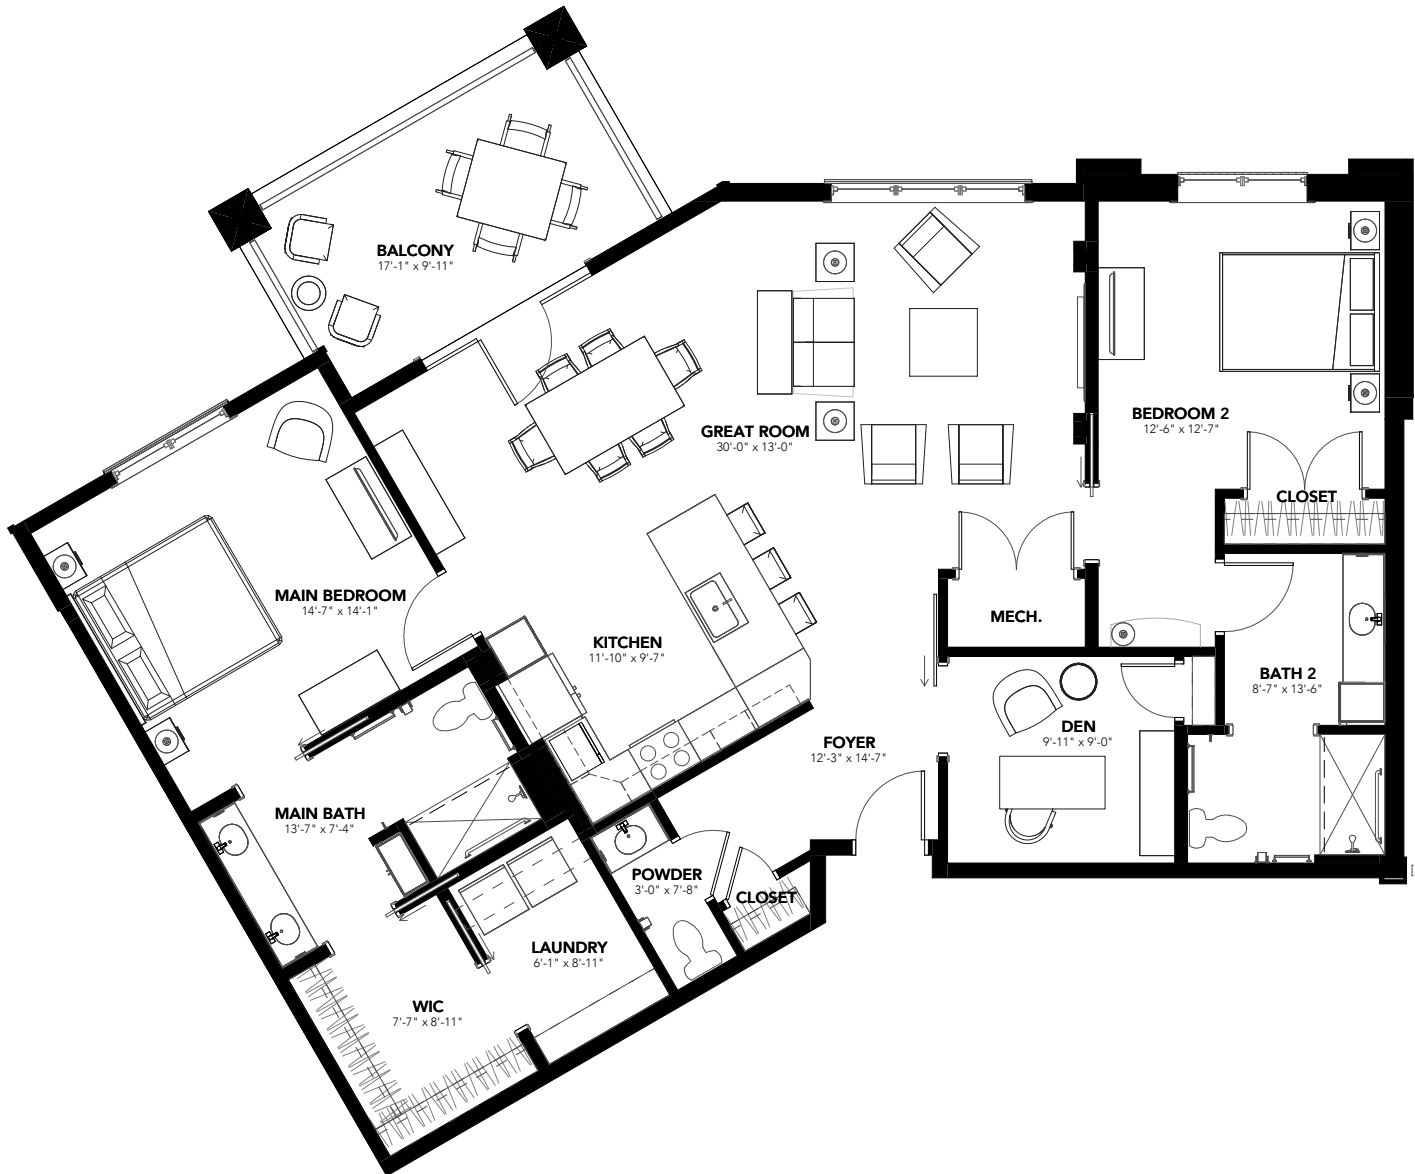

JUNIPER ADA

Apartment

2 BR / 2.5 BA | Den | 1,600 sq. ft.

FERNECREST
A COMMUNITY of MESSIAH LIFEWAYS

100 Spanglers Mill Road, New Cumberland, PA 17070
717.591.7224 | Fernecrest.org

*Renderings are intended as a general reference. Features, finishes, layout, and measurements may vary.