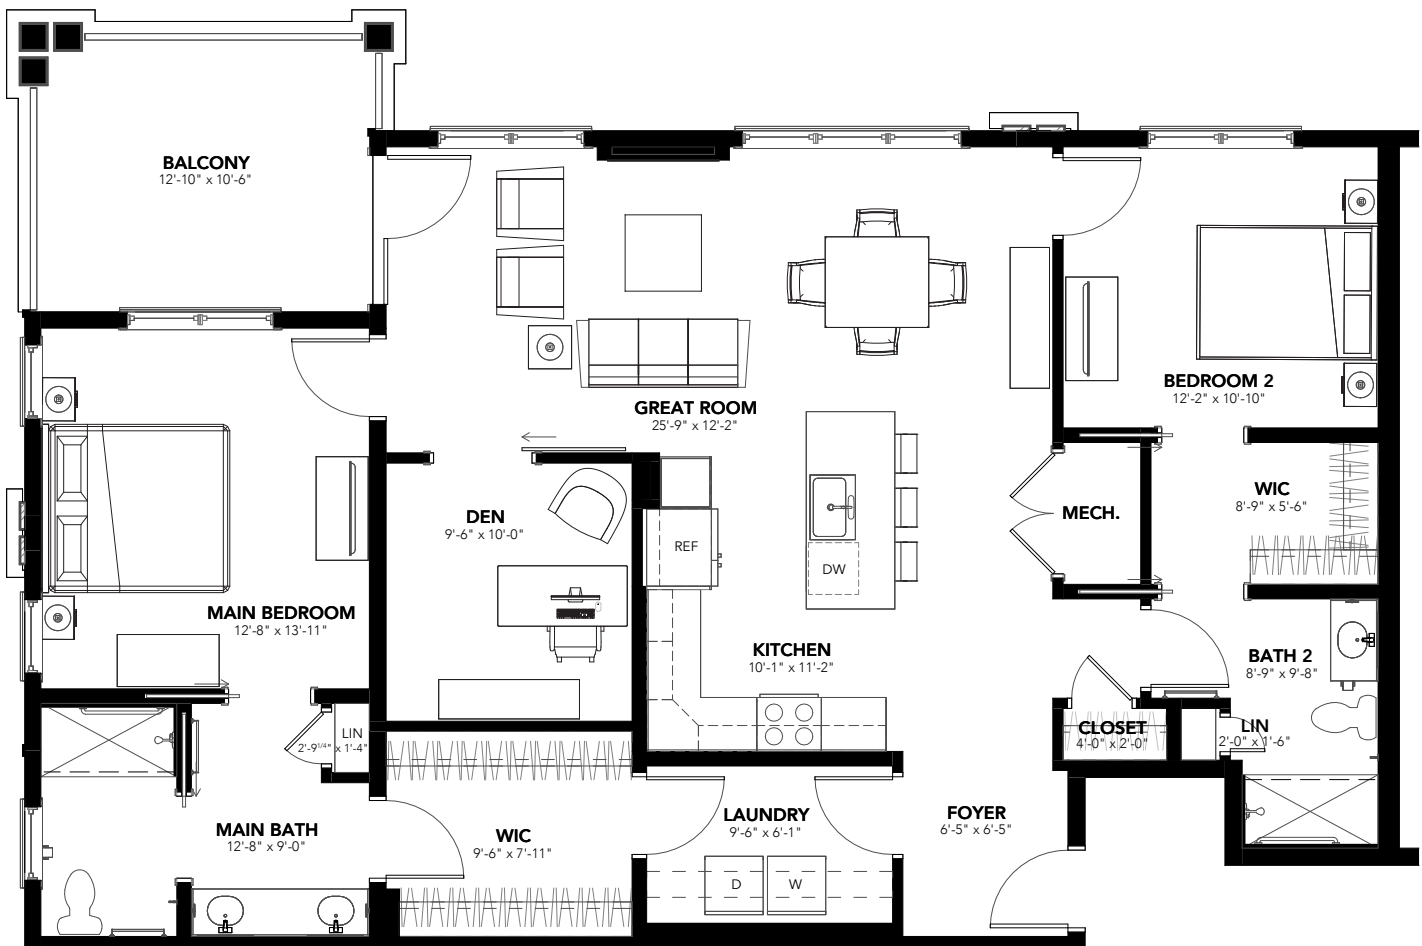

HOSTA

Apartment

2 BR / 2 BA | Den | 1,420 sq. ft.

FERNECREST
A COMMUNITY of MESSIAH LIFEWAYS

100 Spanglers Mill Road, New Cumberland, PA 17070
717.591.7224 | Fernecrest.org

*Renderings are intended as a general reference. Features, finishes, layout, and measurements may vary.