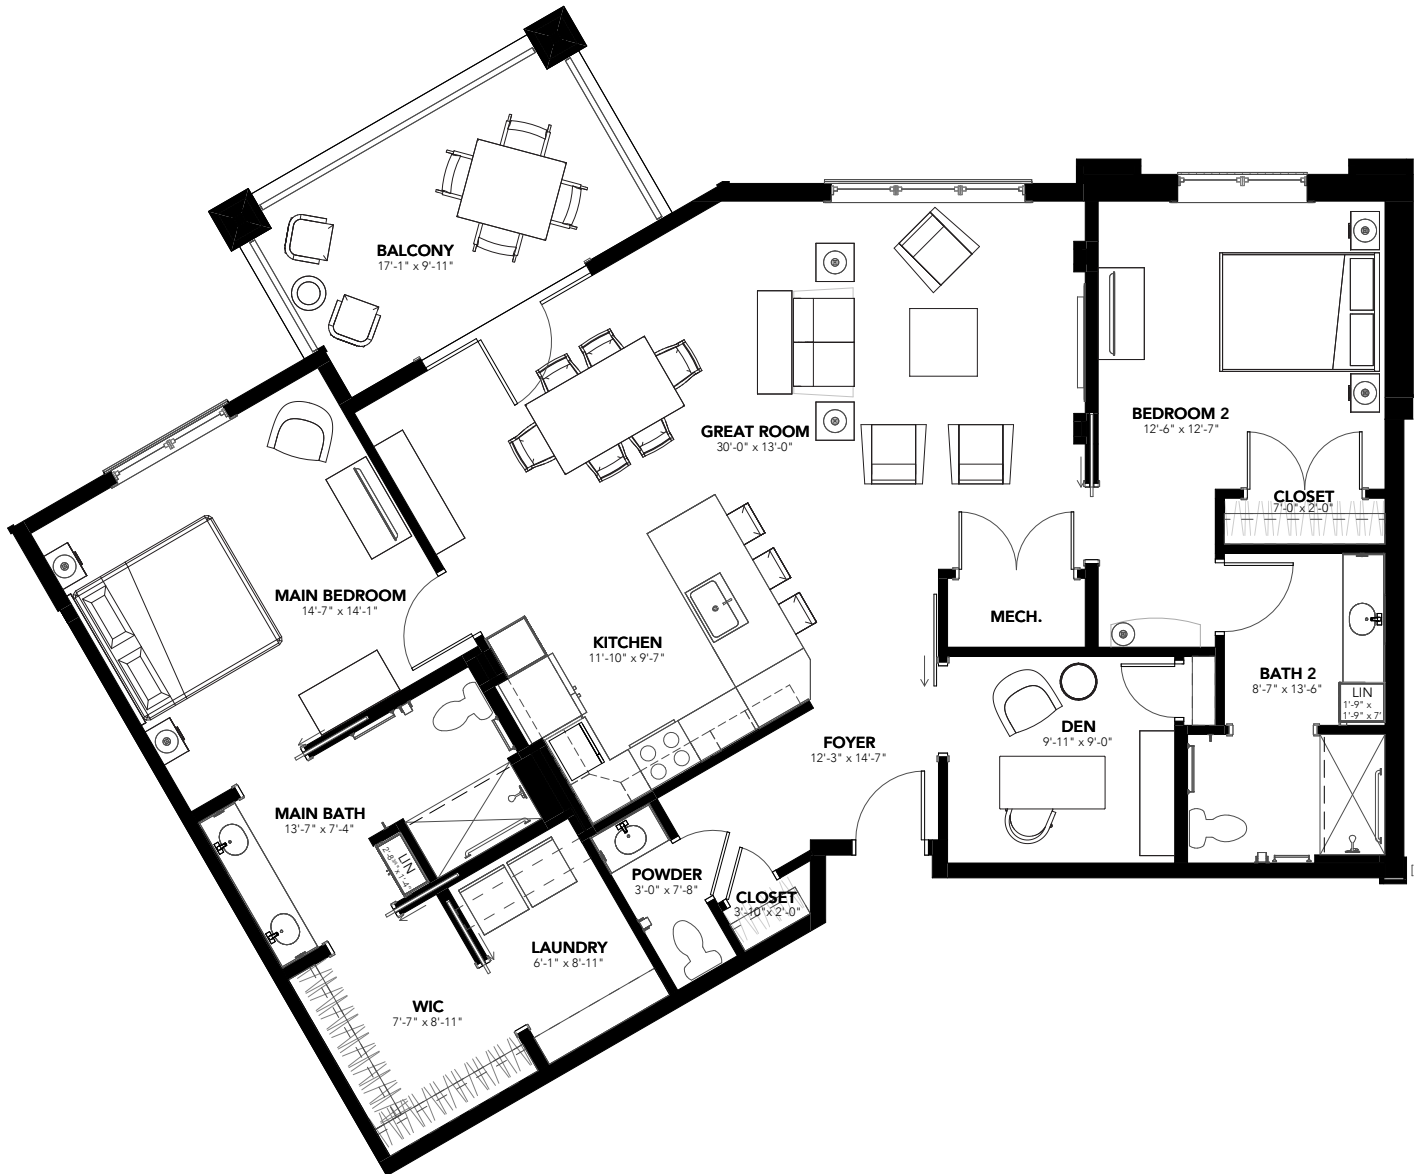

JUNIPER ADA

Apartment

2 BR / 2.5 BA | Den | 1,600 sq. ft.

FERNECREST
A COMMUNITY of MESSIAH LIFEWAYS

100 Spanglers Mill Road, New Cumberland, PA 17070
717.591.7224 | Fernecrest.org

*Renderings are intended as a general reference. Features, finishes, layout, and measurements may vary.