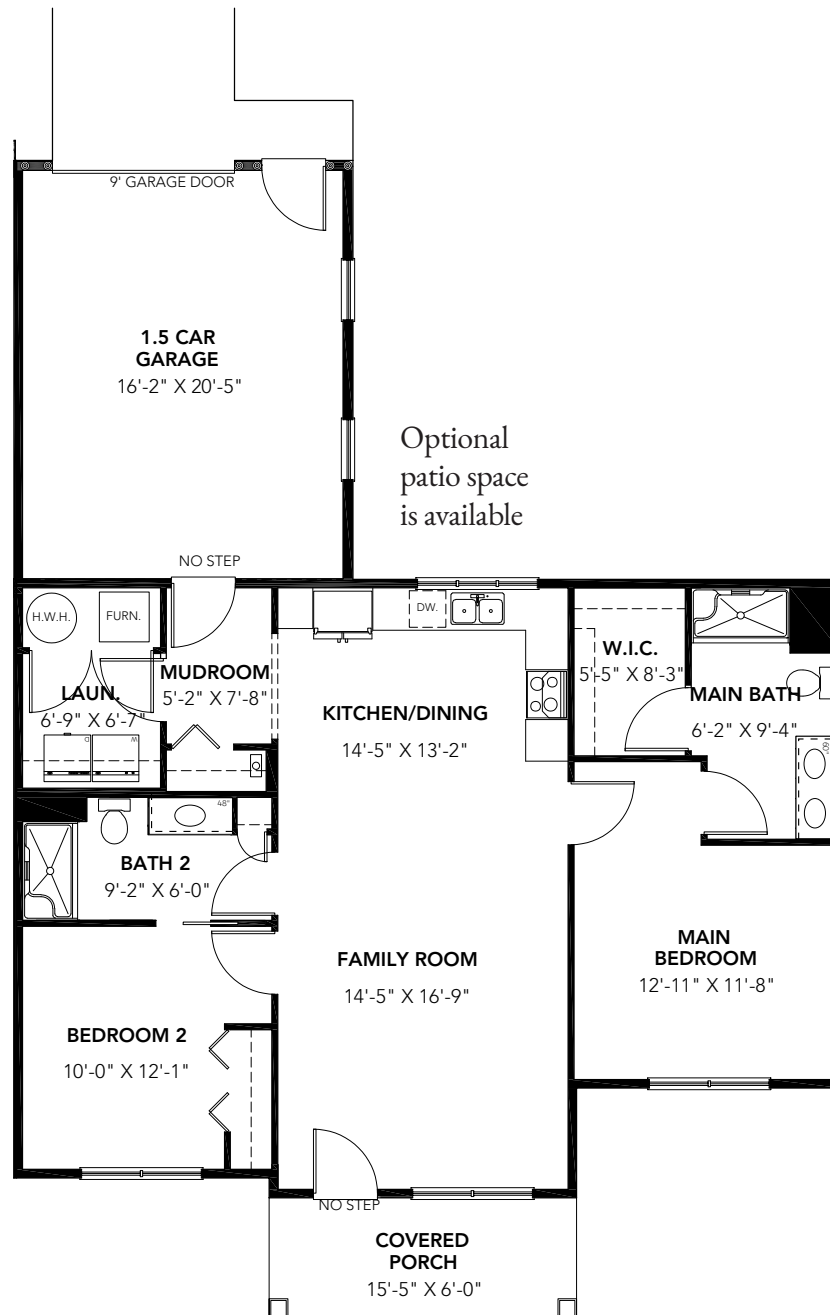

BLUEBIRD

Courtyard Home

2 BR / 2 BA | 1,200 sq. ft. | 1.5-car garage

FERNECREST
A COMMUNITY of MESSIAH LIFEWAYS

100 Spanglers Mill Road, New Cumberland, PA 17070 | 717.591.7224 | Fernecrest.org

*Renderings are intended as a general reference. Features, finishes, layout, and measurements may vary.

BLUEBIRD

Courtyard Home

2 BR / 2 BA | 1,200 sq. ft. | 1.5-car garage

FERNECREST
A COMMUNITY of MESSIAH LIFEWAYS

100 Spanglers Mill Road, New Cumberland, PA 17070
717.591.7224 | Fernecrest.org

*Renderings are intended as a general reference. Features, finishes, layout, and measurements may vary.